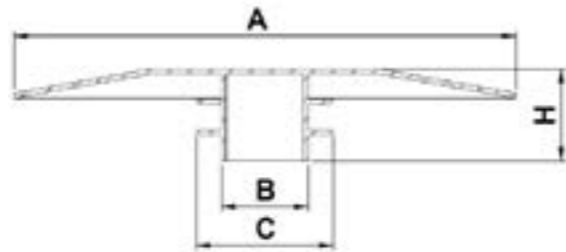

EC Protectors (EC)

Flange Protectors protect against dirt, moisture, paint, sand and shot blasting, excellent for different surfaces.

Applications:

EC range is recommended for different surfaces in the Automotive segment .

Main features:

Ideal solution for different surfaces

Suitable for Automotive segment

Excellent protection against dirt & shot blasting

Made of RECYCLE LDPE

Easy mounting & dismantling

Properties

Standard colour: Yellow- Other colors may be available upon request

Standard material: RECYCLE LDPE

DBI Ref.	A mm	B mm	C mm	H mm	QTY Bag/Box
EC015AZ -AA	90,0	10,0	19,0	15,0	0/1000
EC025AZ -AA	110,0	19,0	30,0	20,0	0/500
EC032AZ -AA	136,0	25,0	39,0	20,0	0/500
EC035CZ -AA	80,0	20,0	35,0	20,0	0/500
EC040AZ -AA	146,0	30,0	45,0	20,0	0/400
EC045AZ -AA	90,0	28,0	45,0	26,0	0/500
EC050AZ -AA	160,0	40,0	56,0	20,0	0/300
EC055BZ -AA	105,0	38,0	55,0	26,0	0/500
EC065AZ -AA	180,0	53,0	72,0	20,0	0/200
EC080AZ -AA	196,0	65,0	85,0	25,0	0/150
EC100AZ -AA	216,0	87,0	109,0	25,0	0/120
EC125AZ -AA	246,0	106,0	134,0	25,0	0/70
EC150AZ -AA	280,0	135,0	161,0	35,0	0/50
EC200AZ -AA	336,0	185,0	210,0	35,0	0/30
EC250AZ -AA	390,0	238,0	262,0	40,0	0/20