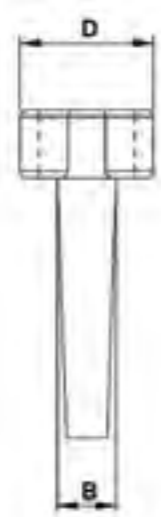

# Tube Plugs (BA)

Plug used in common rails to protect small outlets from dust and pollution. The special design of the cap makes mounting and dismounting easy for the operator.

### Properties

Standard colour: Yellow

Standard material: RECYCLE LDPE

DBI Ref.	A mm	B mm	C mm	D mm	E mm	QTY Bag/Box
BA0034Z -AA	2,3	3,3	17,8	8,1	5,0	1000/10000
BA0040A -AA	3,0	4,4	19,3	9,9	5,0	1000/30000
BA0049Z -AA	-	4,7	22,0	9,4	5,0	0/1000
BA0063A -AA	4,4	6,1	19,4	18,5	8,0	1000/8000
BA0065Z -AA	4,5	6,2	20,0	19,2	8,0	1000/4000
BA0088Z -AA	-	8,5	25,0	23,8	9,0	1000/2000