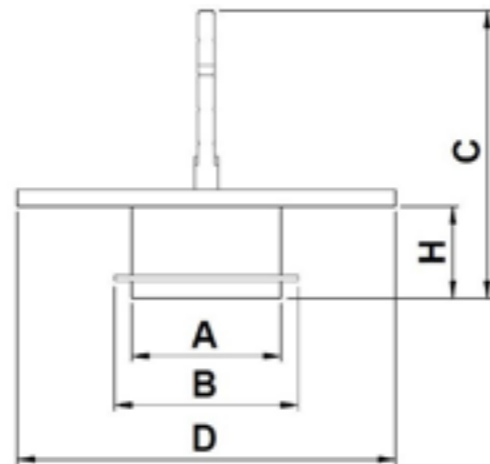

Quick Plugs (BD)

Solution dedicated to protect elements in road machines during transport and storage. Easy fit and removal with pull tab.

Applications:

BD range is recommended for protection of elements in road machines during transport and storage.

Main features:

Ideal solution for road machines

Suitable for Heavy Weight Vehicles & Trucks segment

Unique design & flexibility

Made of RECYCLE LDPE

Easy mounting & dismantling

Properties

Standard colour: Yellow

Standard material: RECYCLE LDPE

DBI Ref.	A mm	B mm	C mm	D mm	H mm	QTY Bag/Box
BD0129Z-AA	7,8	13,1	16,0	15,8	6,0	1000 / 20000
BD0164Z-AA	11,5	16,4	16,0	19,8	6,0	1000 / 2000
BD0213Z-AA	15,5	21,3	18,0	22,8	8,0	1000 / 3000
BD0223Z-AA	17,3	22,4	20,0	25,5	8,0	0/1000
BD0258Z-AA	20,5	25,8	21,0	29,4	9,0	1000 / 4000
BD0273Z-AA	22,5	27,3	21,0	34,4	9,0	1000 / 4000