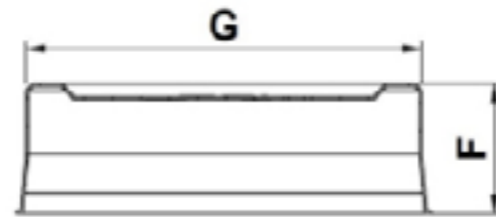

PVC Pipe Protectors (WA/WR)

The unique design of the WR, with vertical ribs and low depth, means that the same size of plug can be used to seal both the plain and connector ends of PVC pipes, which simplifies storage routines. The WA type plugs are longer than the WR and, to ensure full-length insertion, the distance from the end of the pipe down to the seal ring must be greater. The WA design makes it universal protection for both PE and PVC pipes. WA and WR products have ventilation holes for releasing pressure from inside the closed pipe. Packaging-friendly solution, improved logistics and outdoor storage. In this range parts are available with vent hole.

Applications:

The WA and WR types are designed to protect plastic pipes.

Main features:

Ideal solution for plastic pipes

Suitable for Pipes segment

Excellent protection & universal design

Made of LLDPE

Easy mounting & dismounting